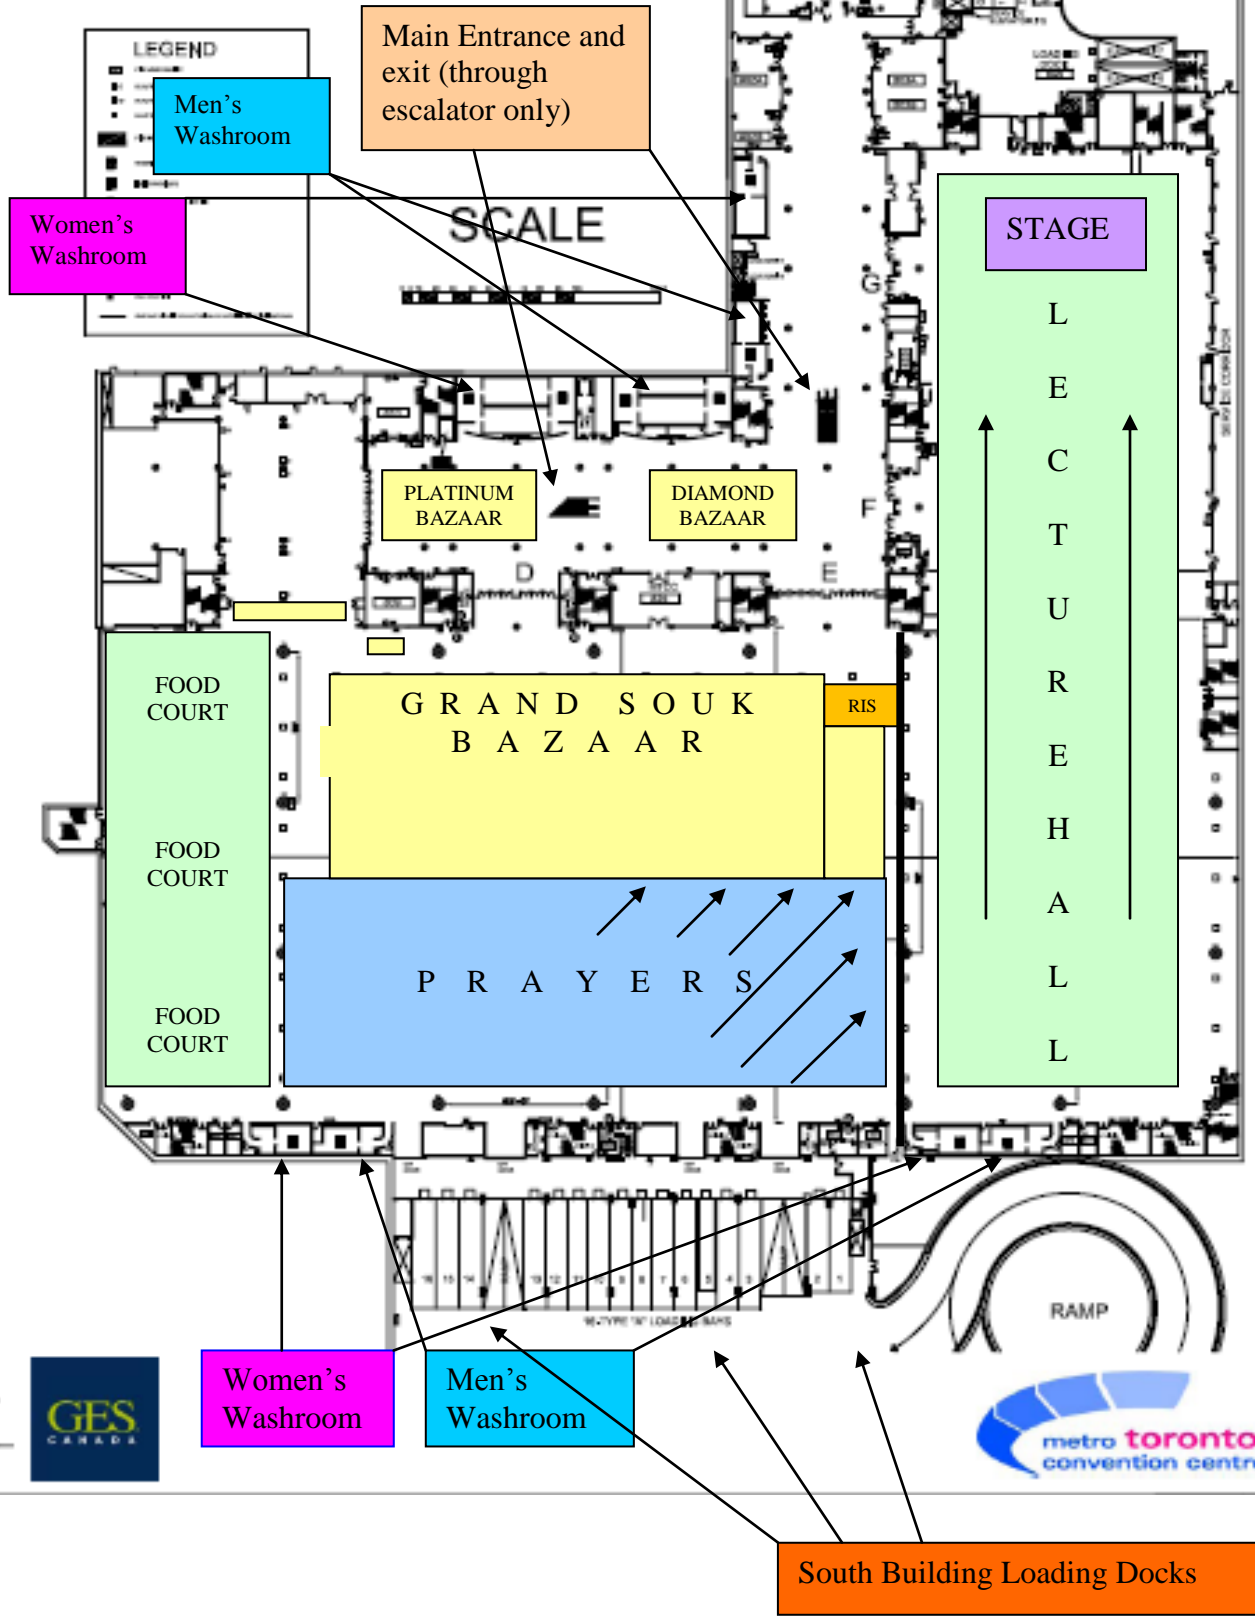

METRO TORONTO CONVENTION CENTRE LEVEL 800 - EXHIBIT LEVEL MEASUREMENTS

South Building Loading Docks