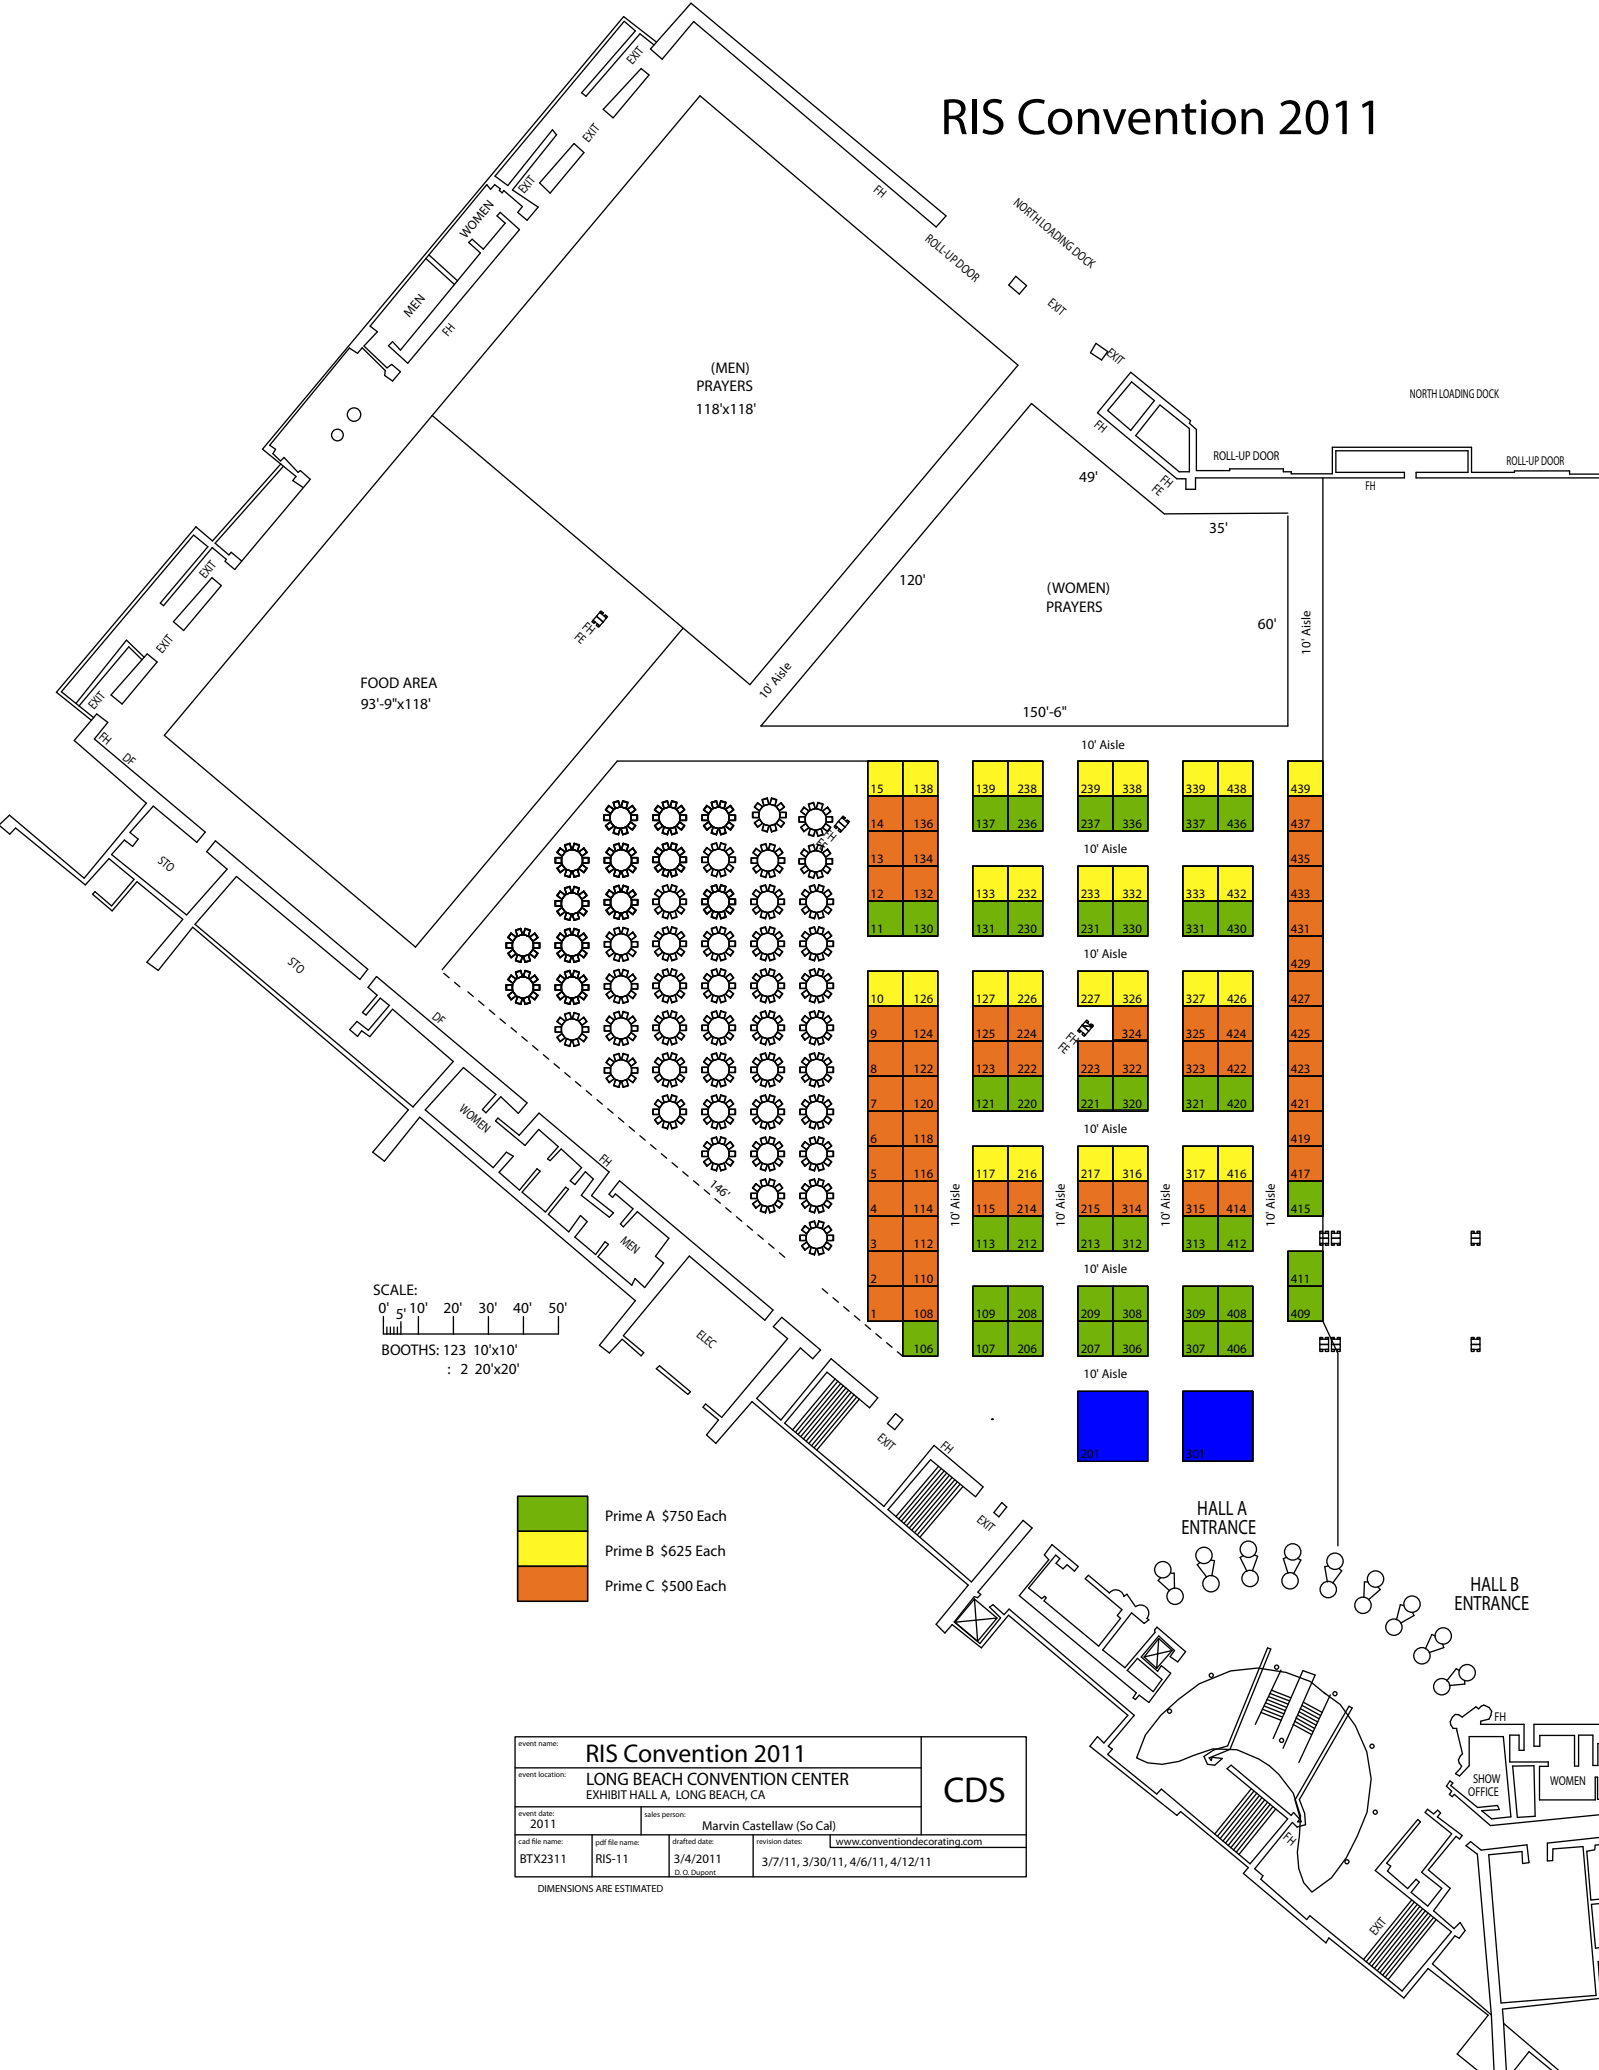

RIS Convention 2011

SCALE:
 0' 5' 10' 20' 30' 40' 50'
 BOOTHS: 123 10'x10'
 : 2 20'x20'

- Prime A \$750 Each
- Prime B \$625 Each
- Prime C \$500 Each

event name:		RIS Convention 2011			CDS
event location:		LONG BEACH CONVENTION CENTER EXHIBIT HALL A, LONG BEACH, CA			
event date:		sales person:			
2011		Marvin Castellaw (So Cal)			
cad file name:	pdf file name:	drafted date:	revision dates:	www.conventiondecorating.com	
BTX2311	RIS-11	3/4/2011	3/7/11, 3/30/11, 4/6/11, 4/12/11		
		© G. Dupont			

DIMENSIONS ARE ESTIMATED